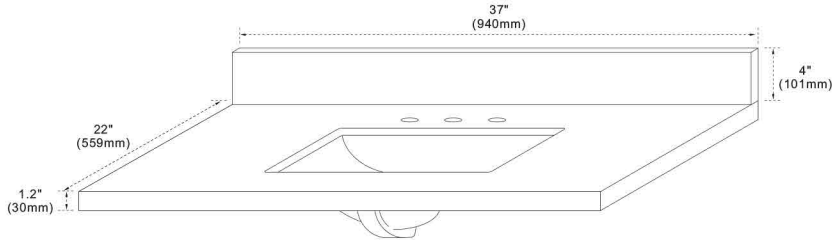

Model: 400501

FEATURES

1. Single 20" rectangular undermount sink cutout;
2. 8" wide spread faucet holes;
3. 4" height backsplash included;
4. Thickness laminated to 1.2"

TOP COLORS/FINISHES

WM - Natural White Carrara marble;
BG - Natural Black Galaxy Granite;
GY - Natural Grey Granite;
WE - White Engineer Quartz

LY - Linen Grey

**NOTE: SINK STYLE, SHAPE, FAUCET HOLES, CUTOUT ON TOP, VANITY MAY VARY FROM THE PICTURE ABOVE.
INSTRUCTIONAL PURPOSE ONLY.**