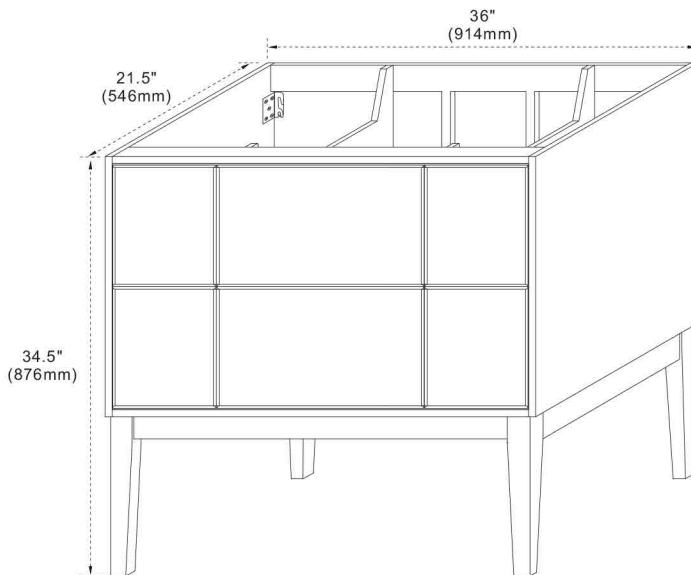

Model: 400501

FEATURES

1. Single 20" rectangular undermount sink cutout;
2. 8" wide spread faucet holes;
3. 4" height backsplash included;
4. Thickness laminated to 1.2"

TOP COLORS/FINISHES

WM - Natural White Carrara marble;
BG - Natural Black Galaxy Granite;
GY - Natural Grey Granite;
WE - White Engineer Quartz

LY - Linen Grey

**NOTE: SINK STYLE, SHAPE, FAUCET HOLES, CUTOUT ON TOP, VANITY MAY VARY FROM THE PICTURE ABOVE.
INSTRUCTIONAL PURPOSE ONLY.**